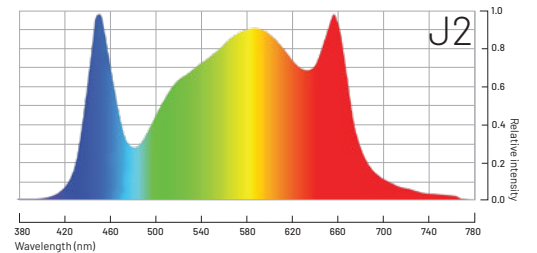

Product Highlights

- Full Cycle Spectrum LED
- External Control Connectivity
- Energy Efficient (40% less energy than HPS lamps)
- Corrosion Resistance
- IP 65, UL 1598 Wet Location
- Surge Protection
- Multiple Mounting Options (Power Supply LED Driver)
- Warranty: 3-Year Standard, 5-Year Limited