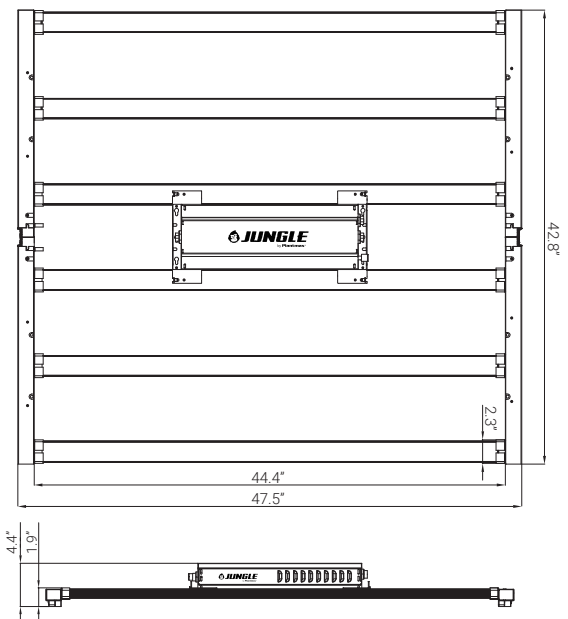

Accessories

- Sling Hanger (2)
- Hook Hanger (2)*
- Rack Hook (2)*
- Hanging Bracket (4)*

** Included for multi-voltage (208-480V) model

* Optional hardware/accessory