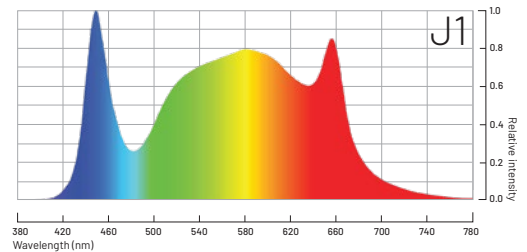

Product Highlights

- Full Cycle Spectrum LED
- External Control Connectivity
- Energy Efficient (40% less energy than HPS lamps)
- Corrosion Resistance
- IP 65, UL 1598 Wet Location
- Surge Protection
- Multiple Mounting Options (Power Supply LED Driver)
- Warranty: 3-Year Standard, 5-Year Limited